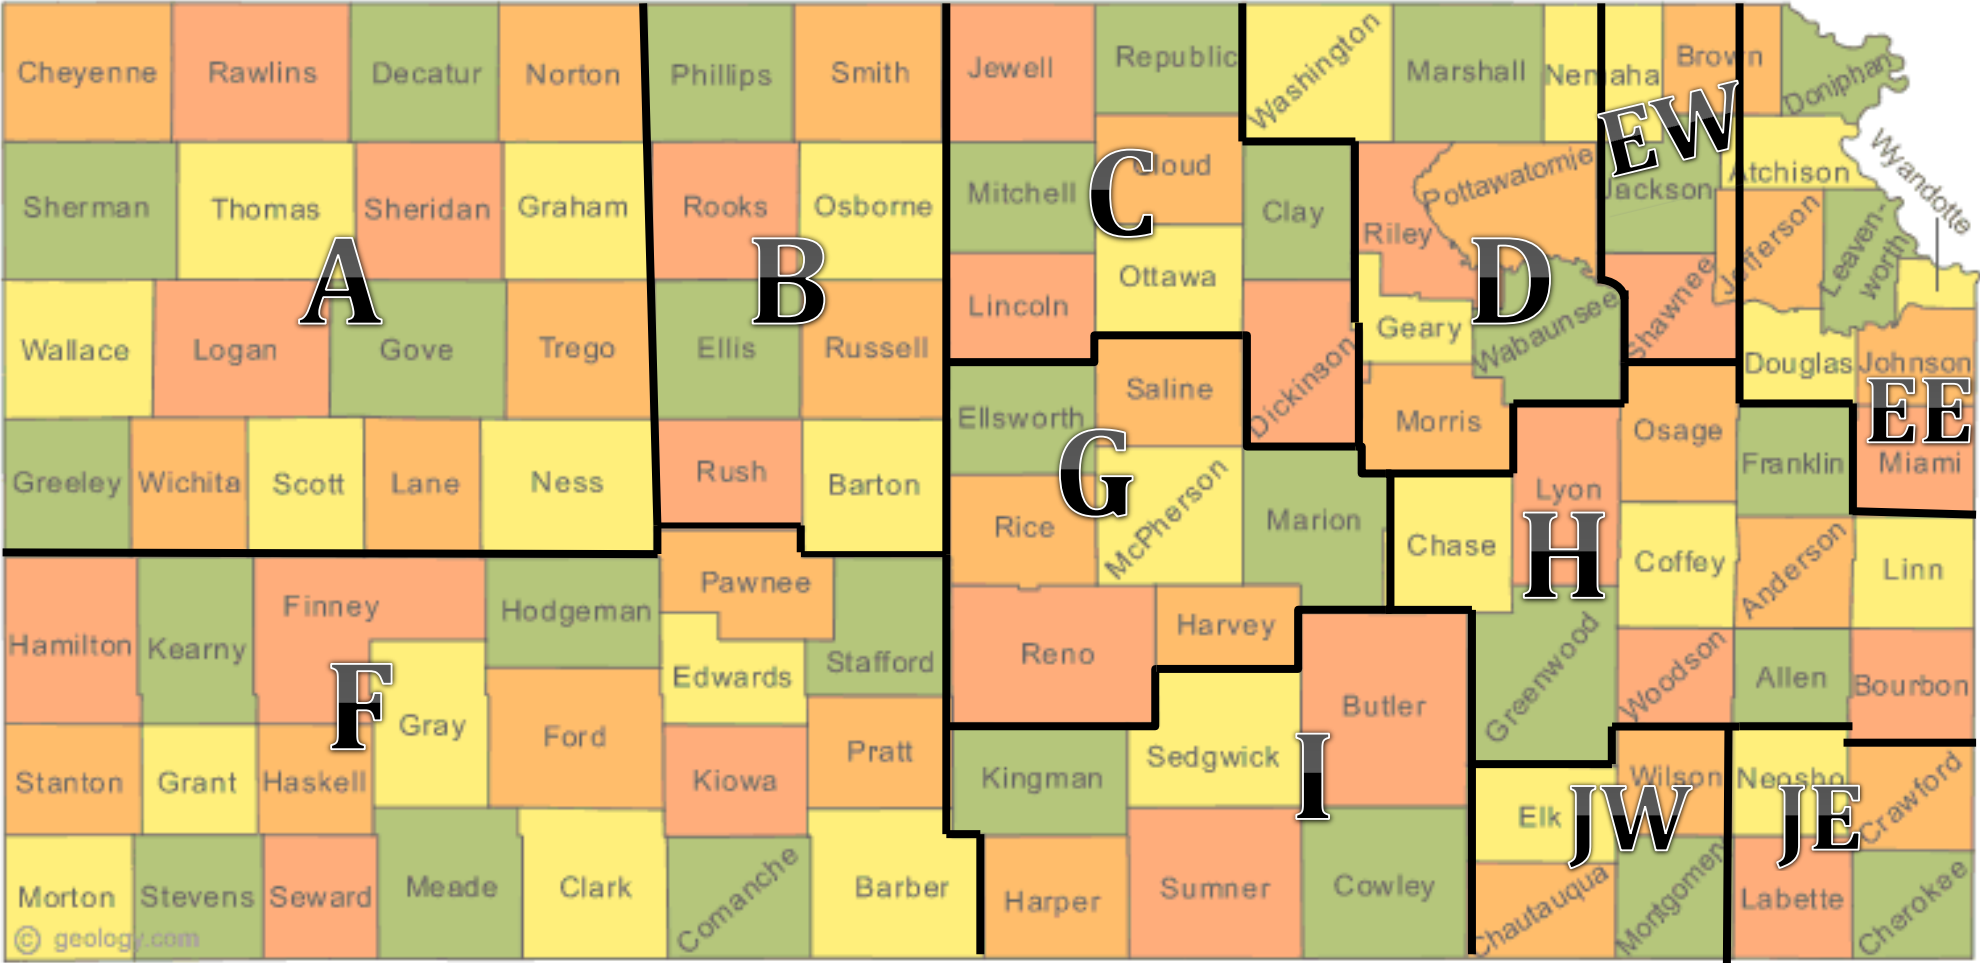

# KANSAS FCCLA DISTRICT MAP

Effective 1/2015